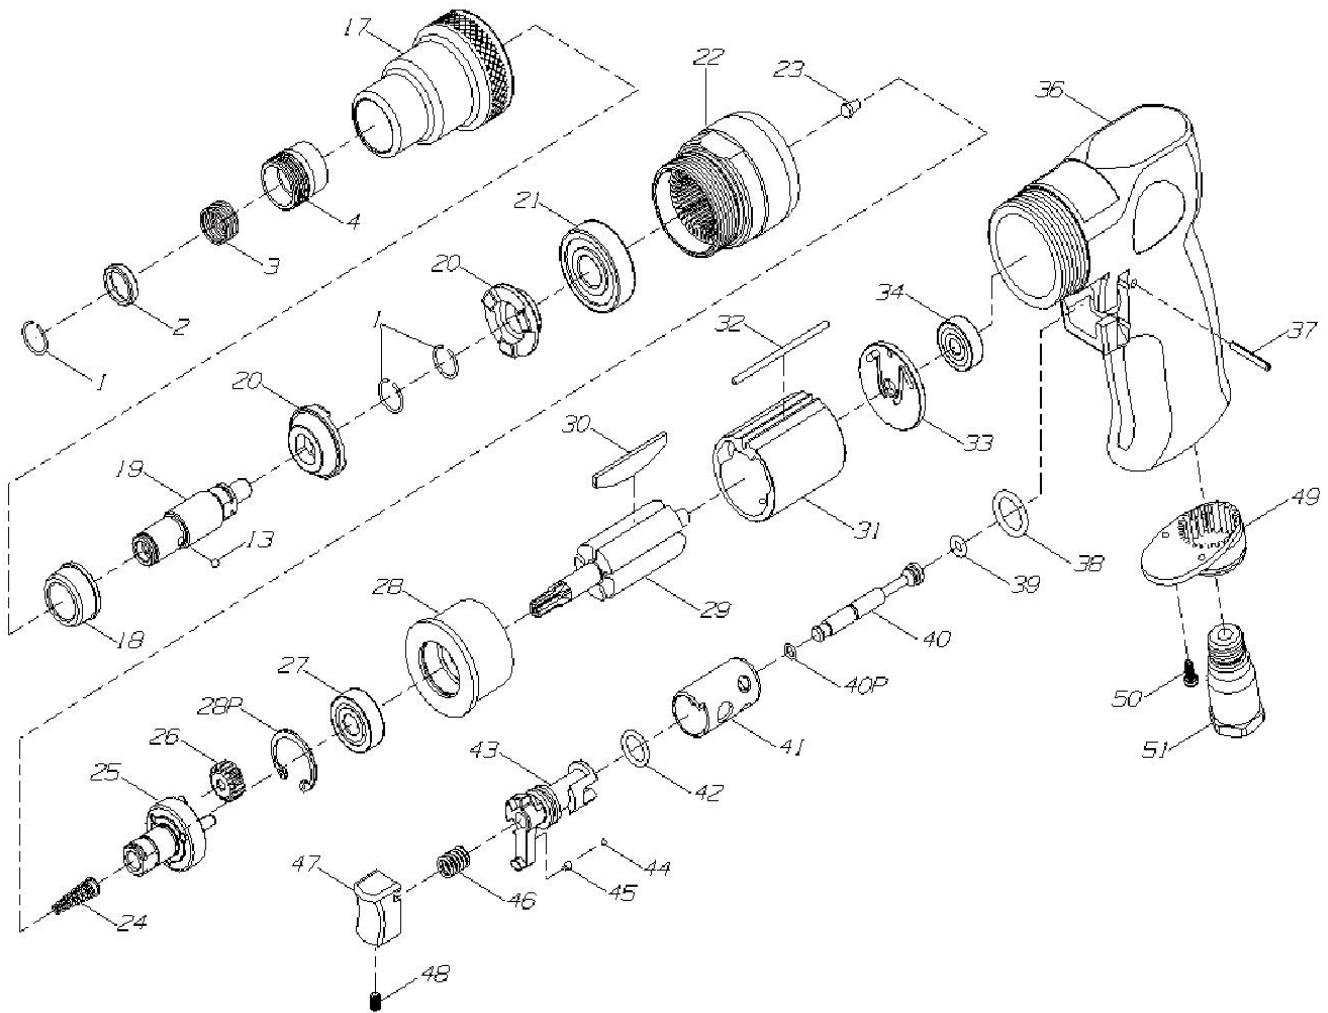

1/4" HEX. HEAVY DUTY AIR SCREWDRIVER

3220

INDEX NO.	DESCRIPTION	REQ'D NO.	INDEX NO.	DESCRIPTION	REQ'D NO.
01	Retaining Ring	3	32	Motor Pin	3
02	Washer	1	33	Rear End Plate	1
03	Spring	1	34	Ball Bearing	1
04	Ball Releaser	1	36	Motor Housing	1
13	Steel Ball	1	36P	Housing Sleeve(Optional)	1
17	Clutch Housing	1	37	Pin	1
18	Clutch Bushing	1	38	O-Ring	1
19	Output Spindle	1	39	O-Ring	1
20	Drive Dog	2	40	Throttle Valve	1
21	Ball Bearing	1	40P	O-Ring	1
22	Gear Housing	1	41	Reverse Valve Bushing	1
23	Spring Guide	1	42	O-Ring	1
24	Spring	1	43	Reverse Valve	1
25	Planet Carrier	1	44	Steel Ball	1
26	Planet Gear	3	45	Detent Rubber	1
27	Ball Bearing	1	46	Spring	1
28	Front End Plate	1	47	Trigger	1
28P	Retaining Ring	1	48	Screw	1
29	Rotor	1	49	Exhaust Deflector	1
30	Rotor Blade	5	50	Screw	2
31	Cylinder	1	51	Inter Bushing	1